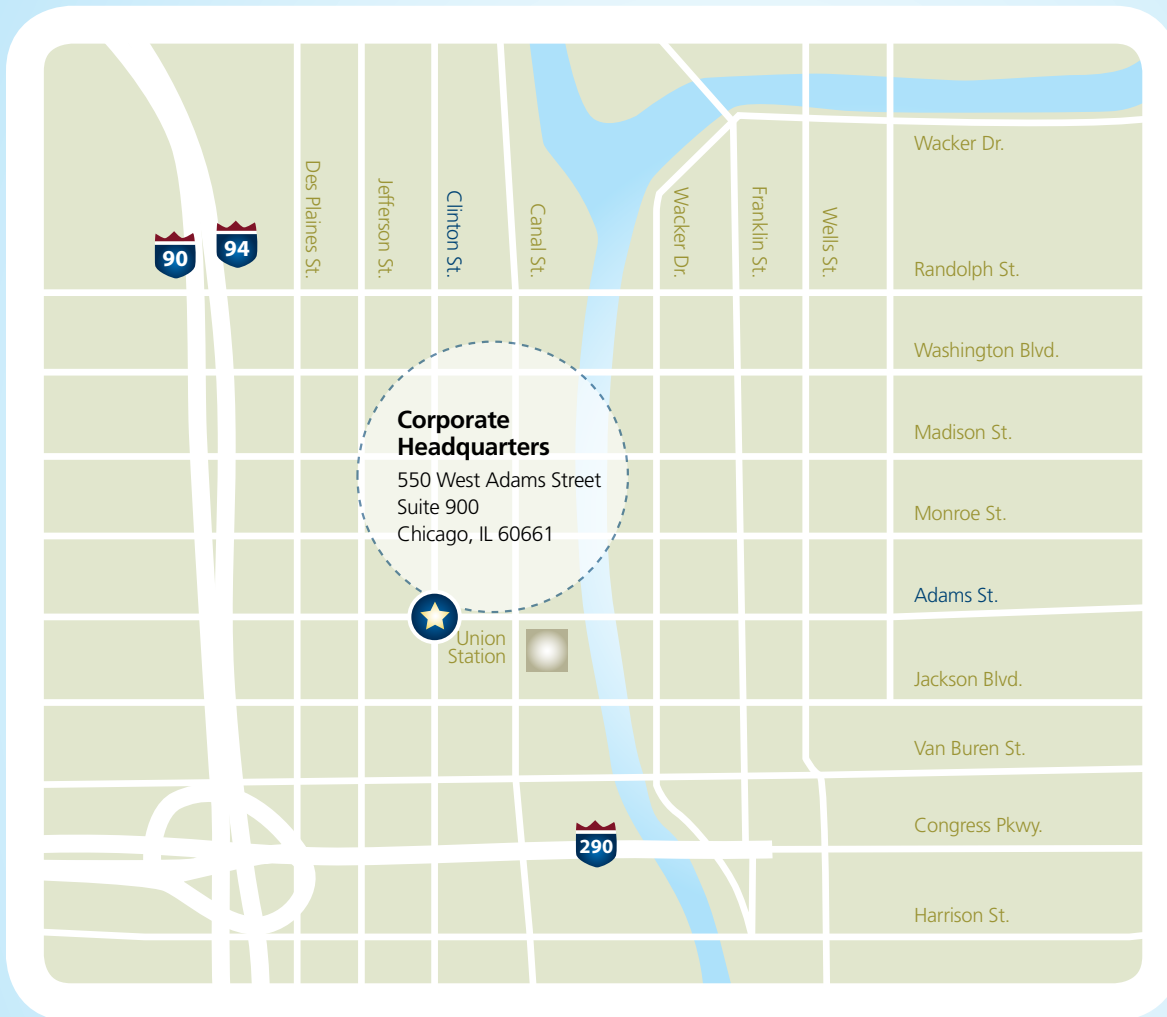

make every minute count.

Directions to Neutral Tandem

FROM MIDWAY AIRPORT

Take the CTA Orange Line train from Midway Airport to the Quincy stop (approximately 30 minutes). Walk a few feet north on Wells St. to Adams St. Take Adams St. west 0.4 miles. Neutral Tandem is located at the corner of Adams St. and Clinton St., just west of Chase Bank. You'll find the Neutral Tandem office on the 9th floor.

FROM O'HARE AIRPORT

Take the CTA Blue Line train from O'Hare Airport to the Clinton stop (approximately 50 minutes). Walk 0.3 miles north on Clinton St. to Adams St. Turn left (west) on Adams St. to 550 W. Adams St. Neutral Tandem's office is on the 9th floor.